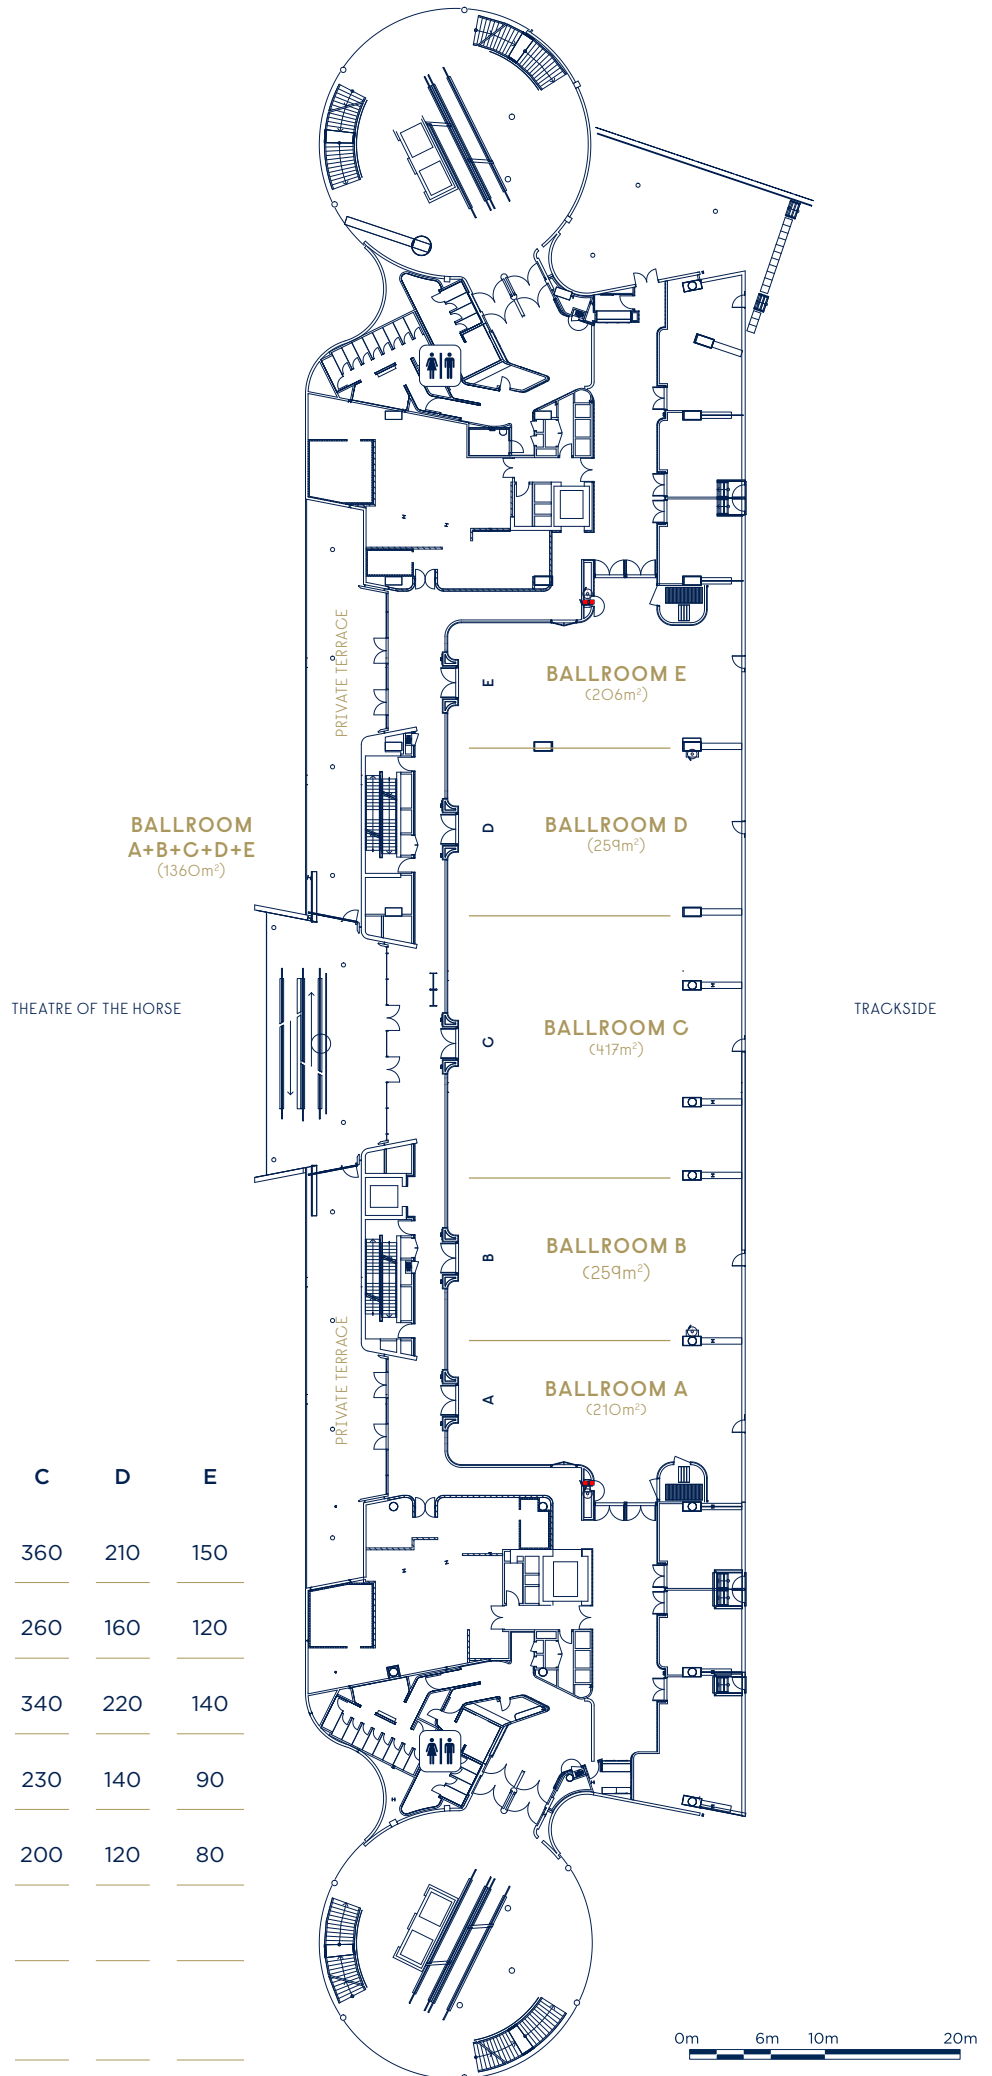

ROYAL RANDWICK

LEVEL 2
QUEEN ELIZABETH II
GRANDSTAND

VENUE CAPACITY

Ballroom	All	A	B	C	D	E
THEATRE	1100	150	210	360	210	150
CLASSROOM	760	120	160	260	160	120
COCKTAIL	1200	140	220	340	220	140
BANQUET	750	100	140	230	140	90
CABARET	620	80	120	200	120	80
EXAMS	530					
EXHIBITION BOOTHS	50