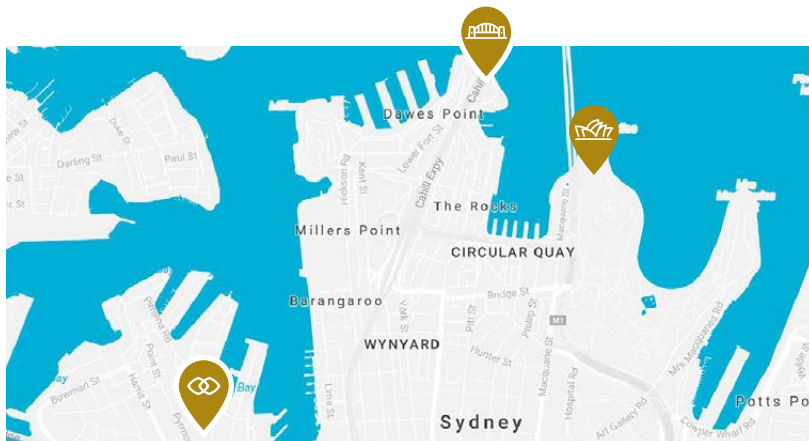

## NEARBY

**Famous sites** Sydney Harbour Bridge, Sydney Opera House, Sydney International Convention Centre (ICC), Sydney CBD, Darling Harbour

## TRANSPORTS

- 🚉 Train Station - Town Hall Station - 850m
- 🚇 Light Rail - Convention Station - 20m
- ✈️ Sydney International Airport - 22km (30 minute drive)