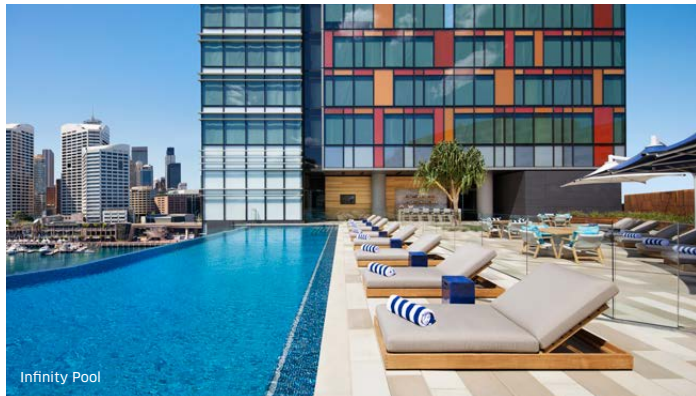

Infinity Pool

POOL, FITNESS, & SPA

Sofitel Sydney Darling Harbour offers a range of wellness choices, creating a sanctuary for health and fitness.

Sofitel SPA Darling Harbour provides rejuvenating treatments with impeccable service and attention to detail. The SPA offers exclusive wellness journeys.

Sofitel FITNESS centre features state-of-the-art equipment and Peloton Bikes to help you achieve your fitness goals.

Our **Outdoor Infinity Pool** offers calming swims with stunning Darling Harbour views.

MAGNIFIQUE MEETINGS

Indulge in unique experiences and luxurious hospitality as you craft your own premium event. Our seven stylish and luxurious event spaces offer an unforgettable experience with capacity up to 450 delegates in our Magnifique Ballroom. Let our masterful culinary team bring your visionary ideas to life, elevating your celebration to new heights of grandeur.

MEETING ROOMS	SURFACE M²	HEIGHT M	THEATRE	COCKATIL	CLASSROOM	BOARDROOM	U-SHAPE	CABARET (8PAX)	BANQUET (10PAX)
MAGNIFIQUE	497	5	450	450	276	78	60	240	300
BYRNE	112	4	95	103	60	30	26	50	66
MURPHY	95	4	94	94	55	36	39	48	60
BARKER	38	4	40	30	22	18	15	16	20
RUSSELL	37	4				14			
BRODIE	22	4				10			
GILLESPIE	22	4				10			
PRE-FUNCTION AREA	200	4