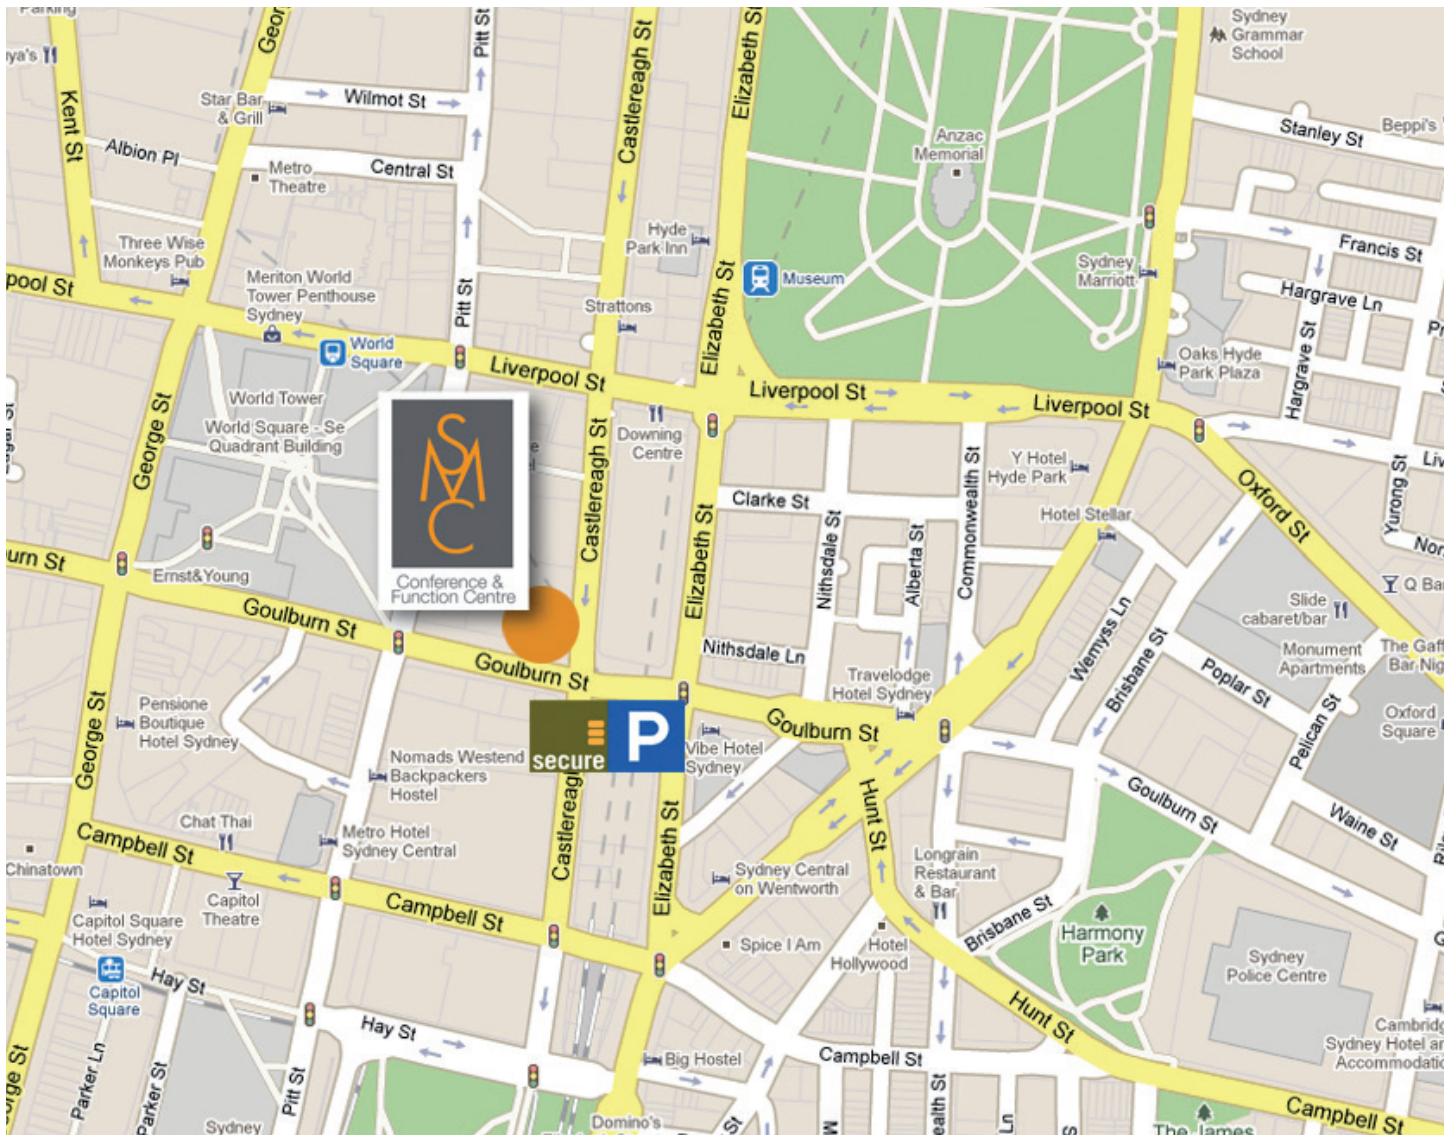

Location

Our main entrance is located at 66 Goulburn Street and is only a short stroll from both Museum Station and Central Station. For your added convenience, delegate car parking can be found at Secure Parking station, diagonally opposite SMC. For applicable parking hours and daily rates, click on this [Secure Parking, Goulburn Street web-link](#).

ARRIVING BY TRAIN?

The closest is Museum Station (300 metres or 4 minute walk) and then Central Station (700 metres or 8 minutes) which are also an easy walk to the SMC.

To walk from Museum Station, simply take the Castlereagh Street "EXIT" out of Museum station, then turn LEFT heading south down Castlereagh Street. At the first intersection (Castlereagh & Goulburn Streets), turn right to SMC main entrance on Goulburn Street.